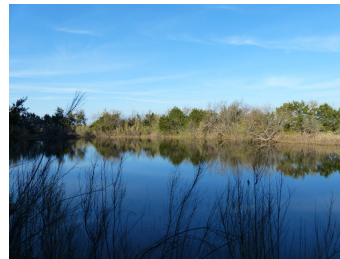

95 Acres in McCulloch County

McCulloch, TX

\$256,500 | 95.00 Acres

95 Acres in McCulloch County
Mercury, TX

PROPERTY HIGHLIGHTS

- Price: \$256,500
- Acres: 95.00
- County: *McCulloch*
- Address: *95 Acres in McCulloch County*
- City: *Mercury*
- State: *Texas*
- Zip: *76872*
- Status: *Sold*
- Type: *Ranches and Farms*